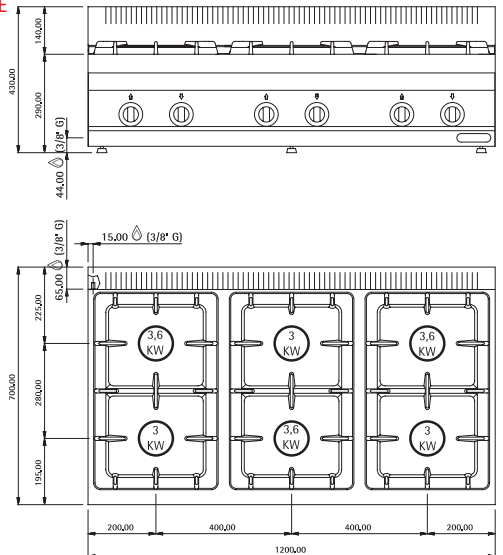

G7F6BE

Macros 700 cooking ranges